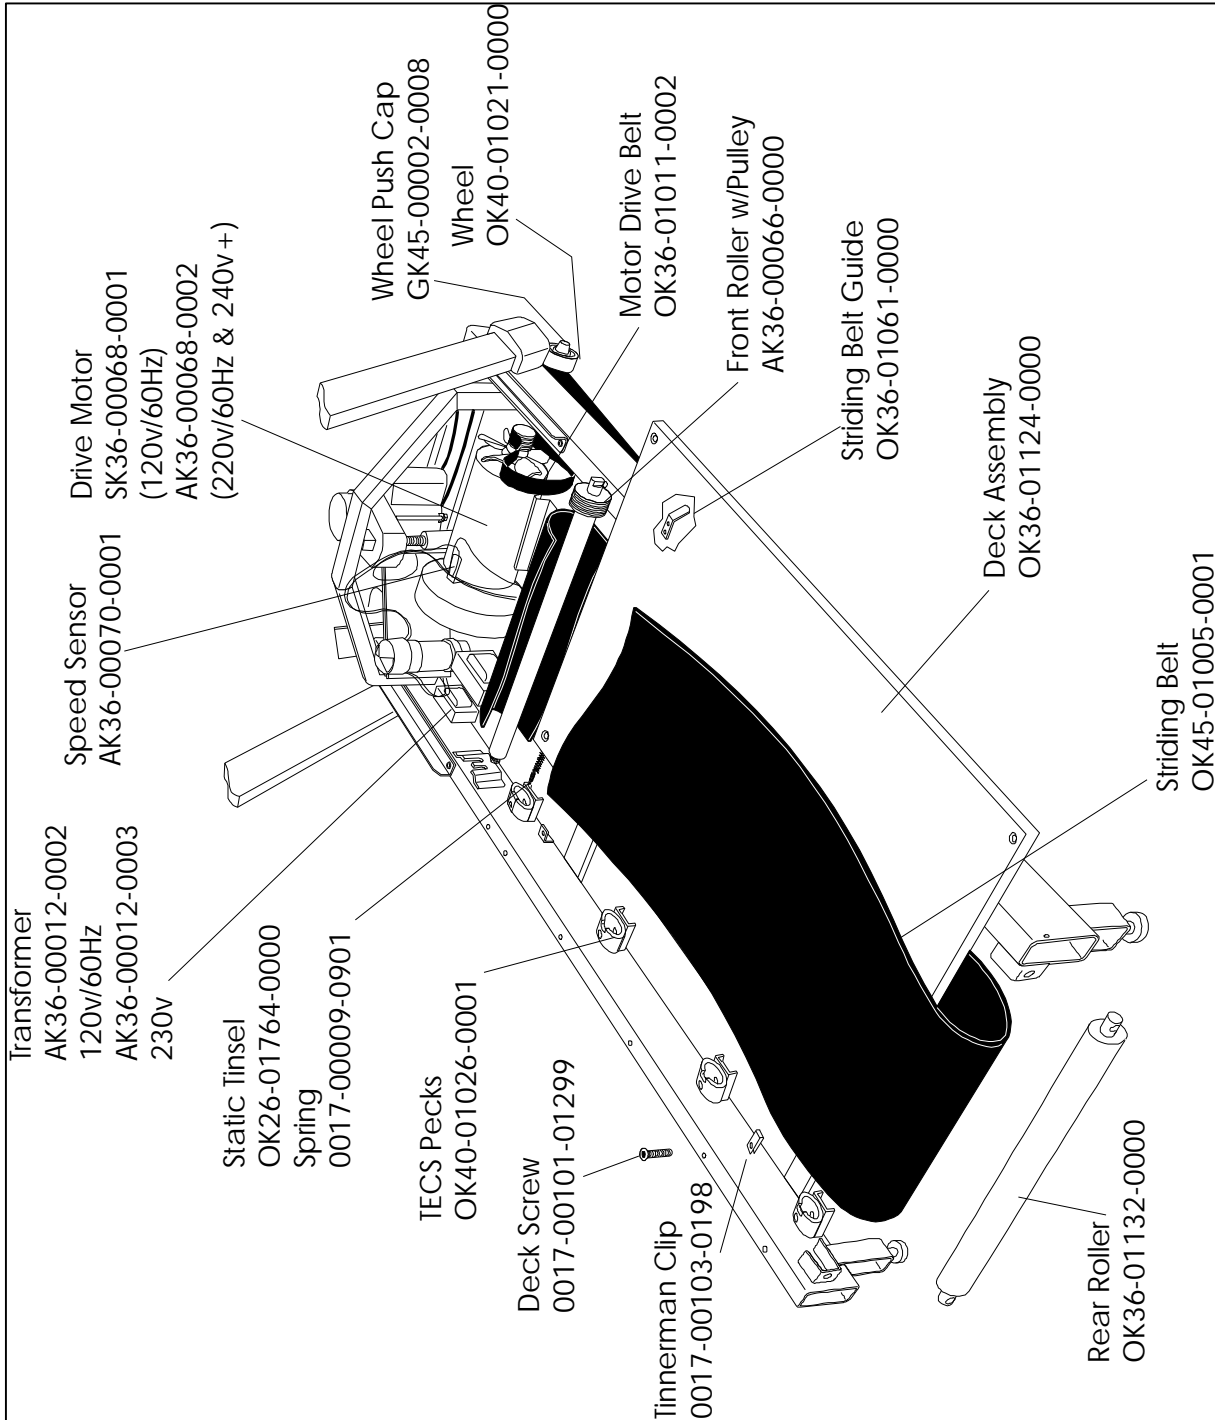

**TR-5500HRS
TREADMILL**

GK36-00006-XXXX
SN # 266037-273953

**TR-5500HRS
TREADMILL**

GK36-00006-XXXX

SN # 266037-273953

**TR-5500HRS
TREADMILL**

GK36-00006-XXXX

SN # 266037-273953